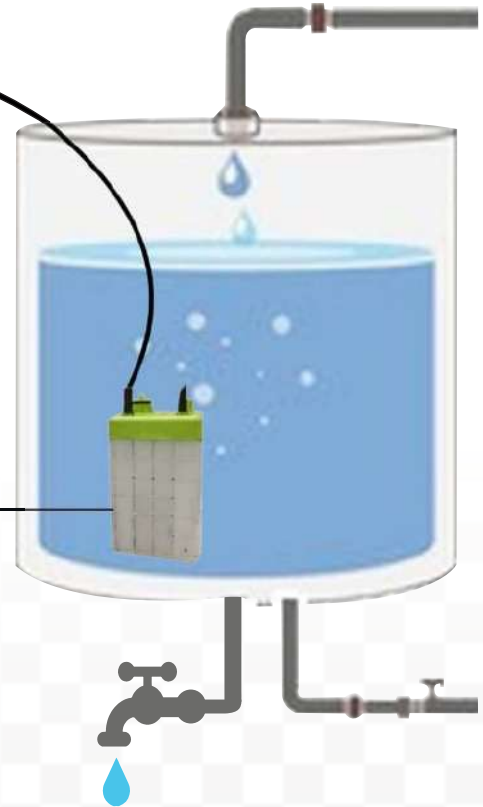

Converts Dead water to Live Water

Crystallizes Dissolved Salts in Water

Changes ORP Micro clustered Water

Electrolizer

- No Plumbing Changes Required
- Need to put the Electrolyzer into Storage Tank
- Electrolyzes water up to 10,000 liters
- Electricity required 1 to 2 units per day
- Automatic power setting
- Automatic timer setting

Minimizes scaling in pipes

Minimizes hair fall

Minimizes hardness of water

Converts dead water to live water

USEFUL FOR BOREWELL WATER

**Changes ORP
Micro clustered Water
More Dissolved Oxygen
Live water generator
Maintenance Free
One Time Investment
Less Power Consumption
Useful for Bungalows,
Societies, Hotels,
Hospitals, Commercial
& Easy to Install
No Plumbing changes required
Power Supply 230 volts input
24-48 volts DC output**